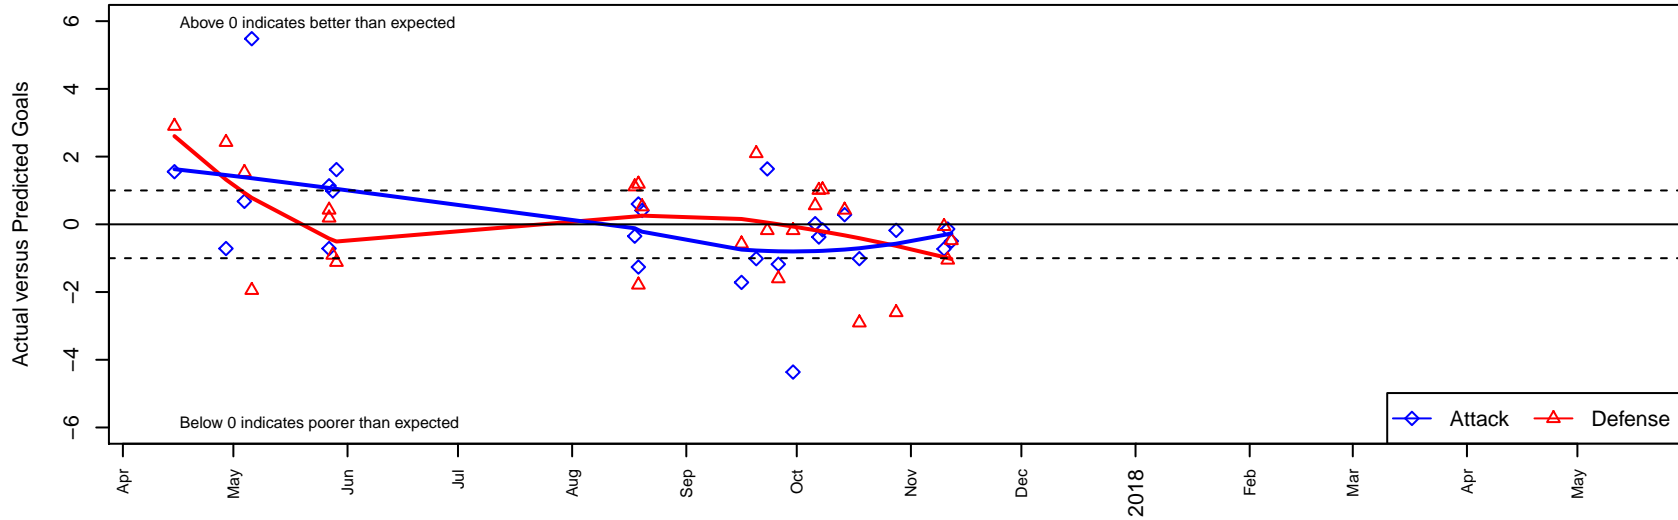

Boise Nationals Timbers Blue B04

Boise Nationals
 Boise, ID
 B04 total strength=1333
 attack=9.04 defense=4.46
 fall league = Idaho D3 Div 1 U14

alt names used:
 BOISE NATIONALS TIMBERS BNT 2004 BOY:
 BOISE NATIONALS TIMBERS U13 2004 BLUE
 Boise Nationals Timbers B04 Blue (ID)

Venues played:
 2016 Spr Idaho D3 U13/U14 Division 1
 2016 ID State Cup U13
 2017 NW Champions Cup BOYS 04
 2017 Idaho D3 Division 1 U14
 2017 FWRL NW B04

Boise Nationals Timbers Blue B04
 Dots are actual minus expected GF (blue circles) and GA (red triangles).
 Blue line is smoothed change in attack strength. Red is smoothed change in defense strength.

**attack and defense variance (black dot)
relative to other teams
and top 10 in region**

**attack and defense rating
relative to others at age
and all opponents in last 13 months**

Performance relative to 13 month average