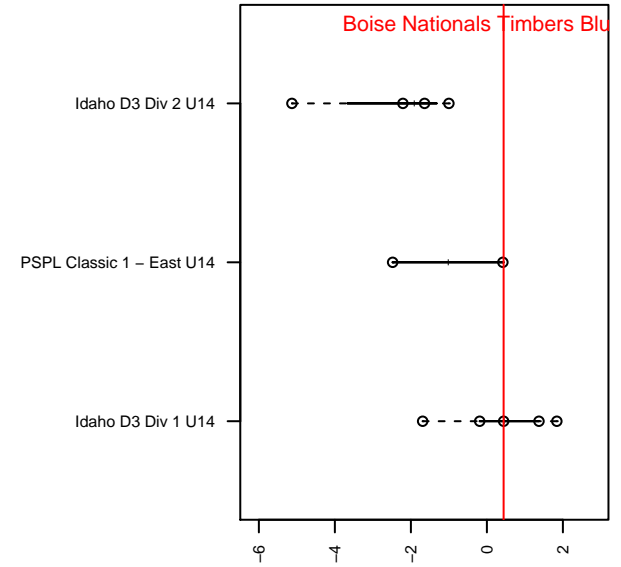

Boise Nationals Timbers Blue B04

Boise Nationals
 Boise, ID
 B04 total strength=1333
 attack=9.04 defense=4.46
 fall league = Idaho D3 Div 1 U14

alt names used:
 BOISE NATIONALS TIMBERS BNT 2004 BOY:
 BOISE NATIONALS TIMBERS U13 2004 BLUE
 Boise Nationals Timbers B04 Blue (ID)

Venues played:
 2016 Spr Idaho D3 U13/U14 Division 1
 2016 ID State Cup U13
 2017 NW Champions Cup BOYS 04
 2017 Idaho D3 Division 1 U14
 2017 FWRL NW B04

Boise Nationals Timbers Blue B04
 Dots are actual minus expected GF (blue circles) and GA (red triangles).
 Blue line is smoothed change in attack strength. Red is smoothed change in defense strength.

**attack and defense variance (black dot)
relative to other teams
and top 10 in region**

**attack and defense rating
relative to others at age
and all opponents in last 13 months**

Performance relative to 13 month average